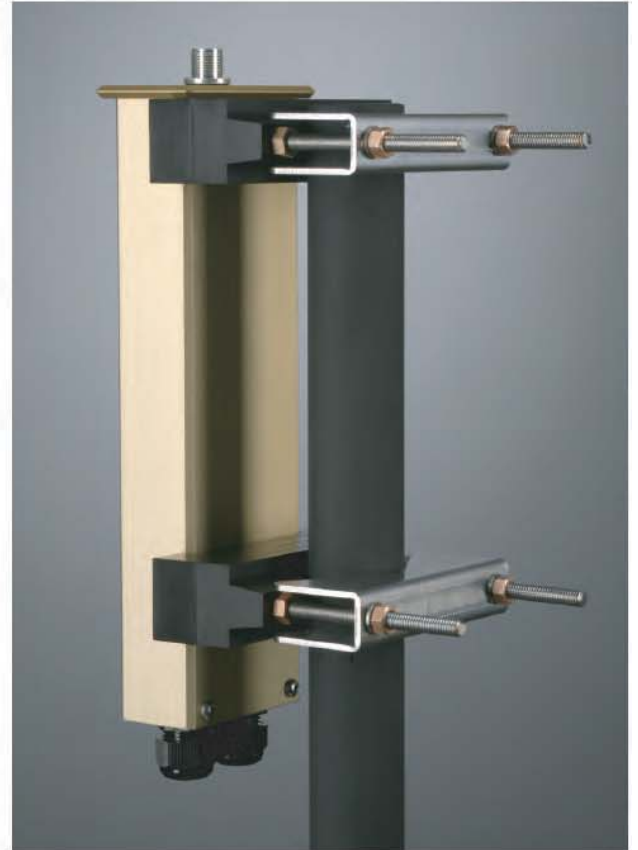

Cyclone Mounting Bracket Illustrations

Toll Free 1-866-230-9174

If you have any questions regarding the assembly of the mounting bracket please don't hesitate to contact us at 1-866-230-9174 or support@cni.net.