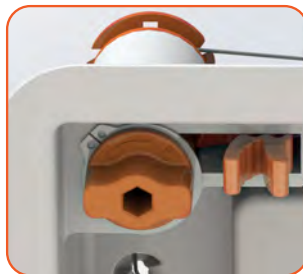

Once installed, simply snap in the cover flush to the ceiling. Paint the cover to match the ceiling and enjoy!

Paramount's paintable cover is secure and hides your best selling access points

Paramount's unique design minimizes attenuation allowing for optimal signal transmission through the housing and cover. Your clients will be delighted with stronger signals now that their access points are out of remote areas and are closer to where they are used.

SHIPPING Q2 2018

PRODUCT DIMENSIONS

Swing clamp design ensures a tight fit.

CUTOUT DIMENSIONS

Maximum ceiling material thickness is 1.5" for swing clamp engagement

Ratcheting lock system for easy installation.

SUPPORTS ALL ACCESS POINTS WITHOUT KNOCKOUTS, ZIP TIES, ADHESIVES, OR MODIFICATIONS

FEATURES

Swing clamp tightens to ceiling material using a screwdriver.

Housing construction is optimized to minimize signal impact.

Ratcheting cable design for one-handed adjustments to tighten and loosen the installed device.

Includes hole template for foolproof measurement.

Ingenuous design ensures cables won't slip out during installation.