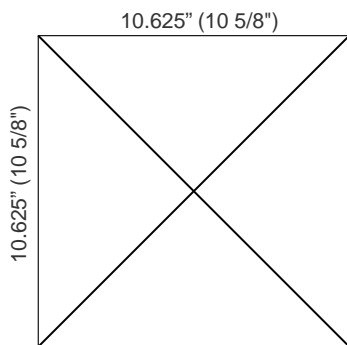

SHIPPING Q2 2018

PRODUCT DIMENSIONS

Swing clamp design ensures a tight fit.

CUTOUT DIMENSIONS

Maximum ceiling material thickness is 1.5" for swing clamp engagement

Ratcheting lock system for easy installation.