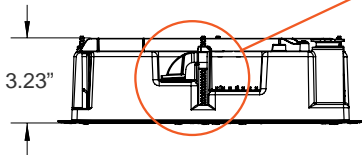

SHIPPING Q2 2018

PRODUCT DIMENSIONS

Swing clamp design ensures a tight fit.

CUTOUT DIMENSIONS

Maximum ceiling material thickness is 1.5" for swing clamp engagement

Ratcheting lock system for easy installation.