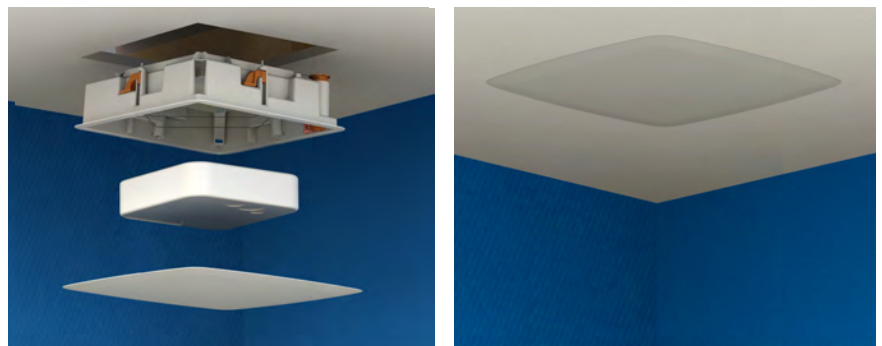

Brings access points closer to client devices, ensuring faster connections.

Paintable cover allows matching decor, completely hides AP devices to please interior designers.

Protects and hides access point and wires to prevent damage, theft, or unauthorized alteration.

Wireless access points are in high demand, but your clients' expectations of meeting aesthetic requirements can be a challenge.

The *Paramount* by WhyReboot solves many problems facing the installer and service professional with a one-size-fits all ceiling mount kit that completely hides all your best selling access points.

Installation takes minutes. Simply cut a hole in the ceiling and the *Paramount's* unique housing and swing clamp system squeezes the setup for a secure and low profile AP cavity. A unique and patent pending ratchet strap system adapts to hold any device. Simply turn a dial to tighten, connect all power and data cables and the AP will be solidly in place.

Once installed, simply snap in the cover flush to the ceiling. Paint the cover to match the ceiling and enjoy!

Paramount's paintable cover is secure and hides your best selling access points

Paramount's unique design minimizes attenuation allowing for optimal signal transmission through the housing and cover. Your clients will be delighted with stronger signals now that their access points are out of remote areas and are closer to where they are used.