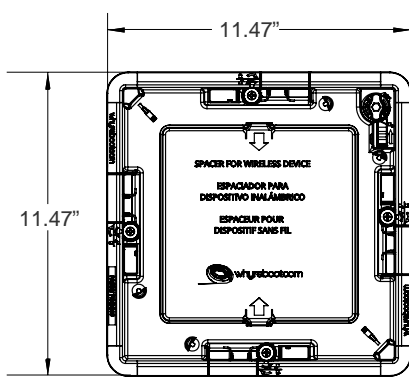

SHIPPING Q2 2018

PRODUCT DIMENSIONS

Swing clamp design ensures a tight fit.

CUTOUT DIMENSIONS

Maximum ceiling material thickness is 1.5" for swing clamp engagement

Ratcheting lock system for easy installation.