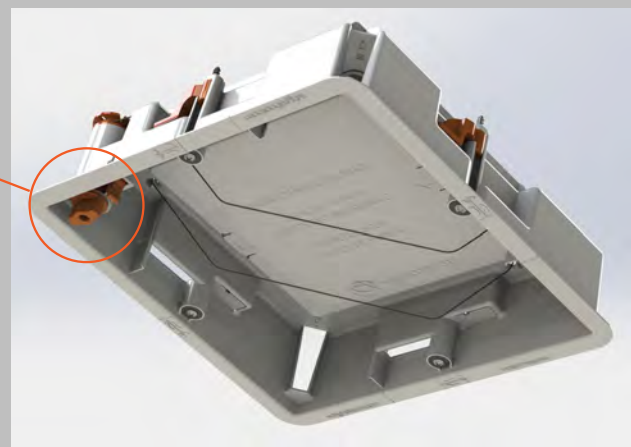

Paramount's ratcheting cable lock system is patent pending and allows for single handed tightening without using zip ties or adhesives. Paramount is the only universal mounting system on the market.