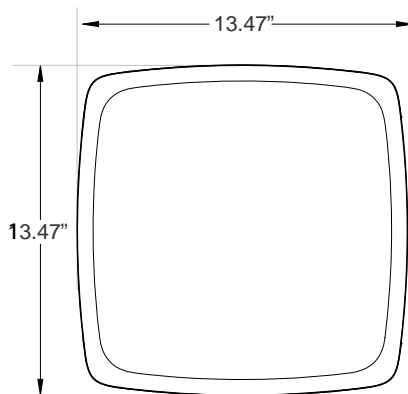

SHIPPING Q2 2018

PRODUCT DIMENSIONS

Swing clamp design ensures a tight fit.

CUTOUT DIMENSIONS

Maximum ceiling material thickness is 1.5" for swing clamp engagement

Ratcheting lock system for easy installation.