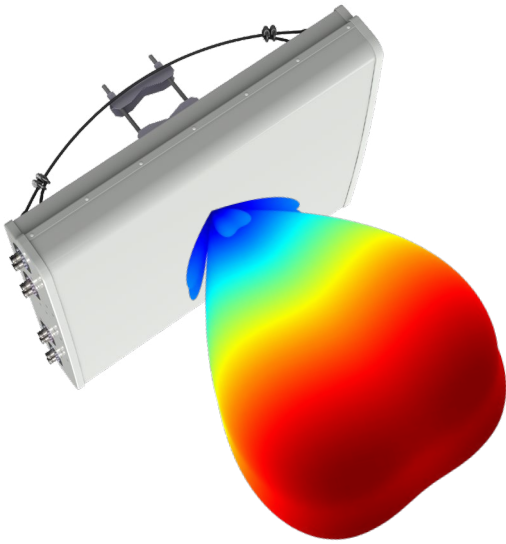

Alpha Wireless has the 5G Antennas You Need When You Need Them

Everyone is talking about upgrading from 4G to 5G. But when you're talking sports or entertainment, you're talking about a season or event that starts on a specific date. If you're not ready, you have unhappy fans. Alpha Wireless designs and manufactures our own antennas, so we deliver with the speed you need to reach your goal.

Our 5G Stadium Antenna is designed to support sectional grid seating and deliver excellent coverage and capacity. This antenna carves out rectangular radiation patterns with a flattop main beam and steep roll-offs. The unique pattern profile delivers uniform coverage to every seat in a section without bleeding into the next.

Our cell sectorization technology allows for frequency reuse with multiple channels supporting 4G and 5G networks, enabling operators to optimize for the high-capacity stadium environment.

Your Antenna Partner

Alpha Wireless has been designing, manufacturing and delivering high-performance antennas for more than 15 years, with more than 1.5 million antennas installed worldwide. We are collaborative, innovative and ready to deliver the antennas you need.

If none of our core products support the frequencies you need, we'll design one that does, whiteboard to prototype in 90 days. When time is of the essence, a mistake can set you back. Rely on our expertise to get the project done right and on time for your stadium or venue.